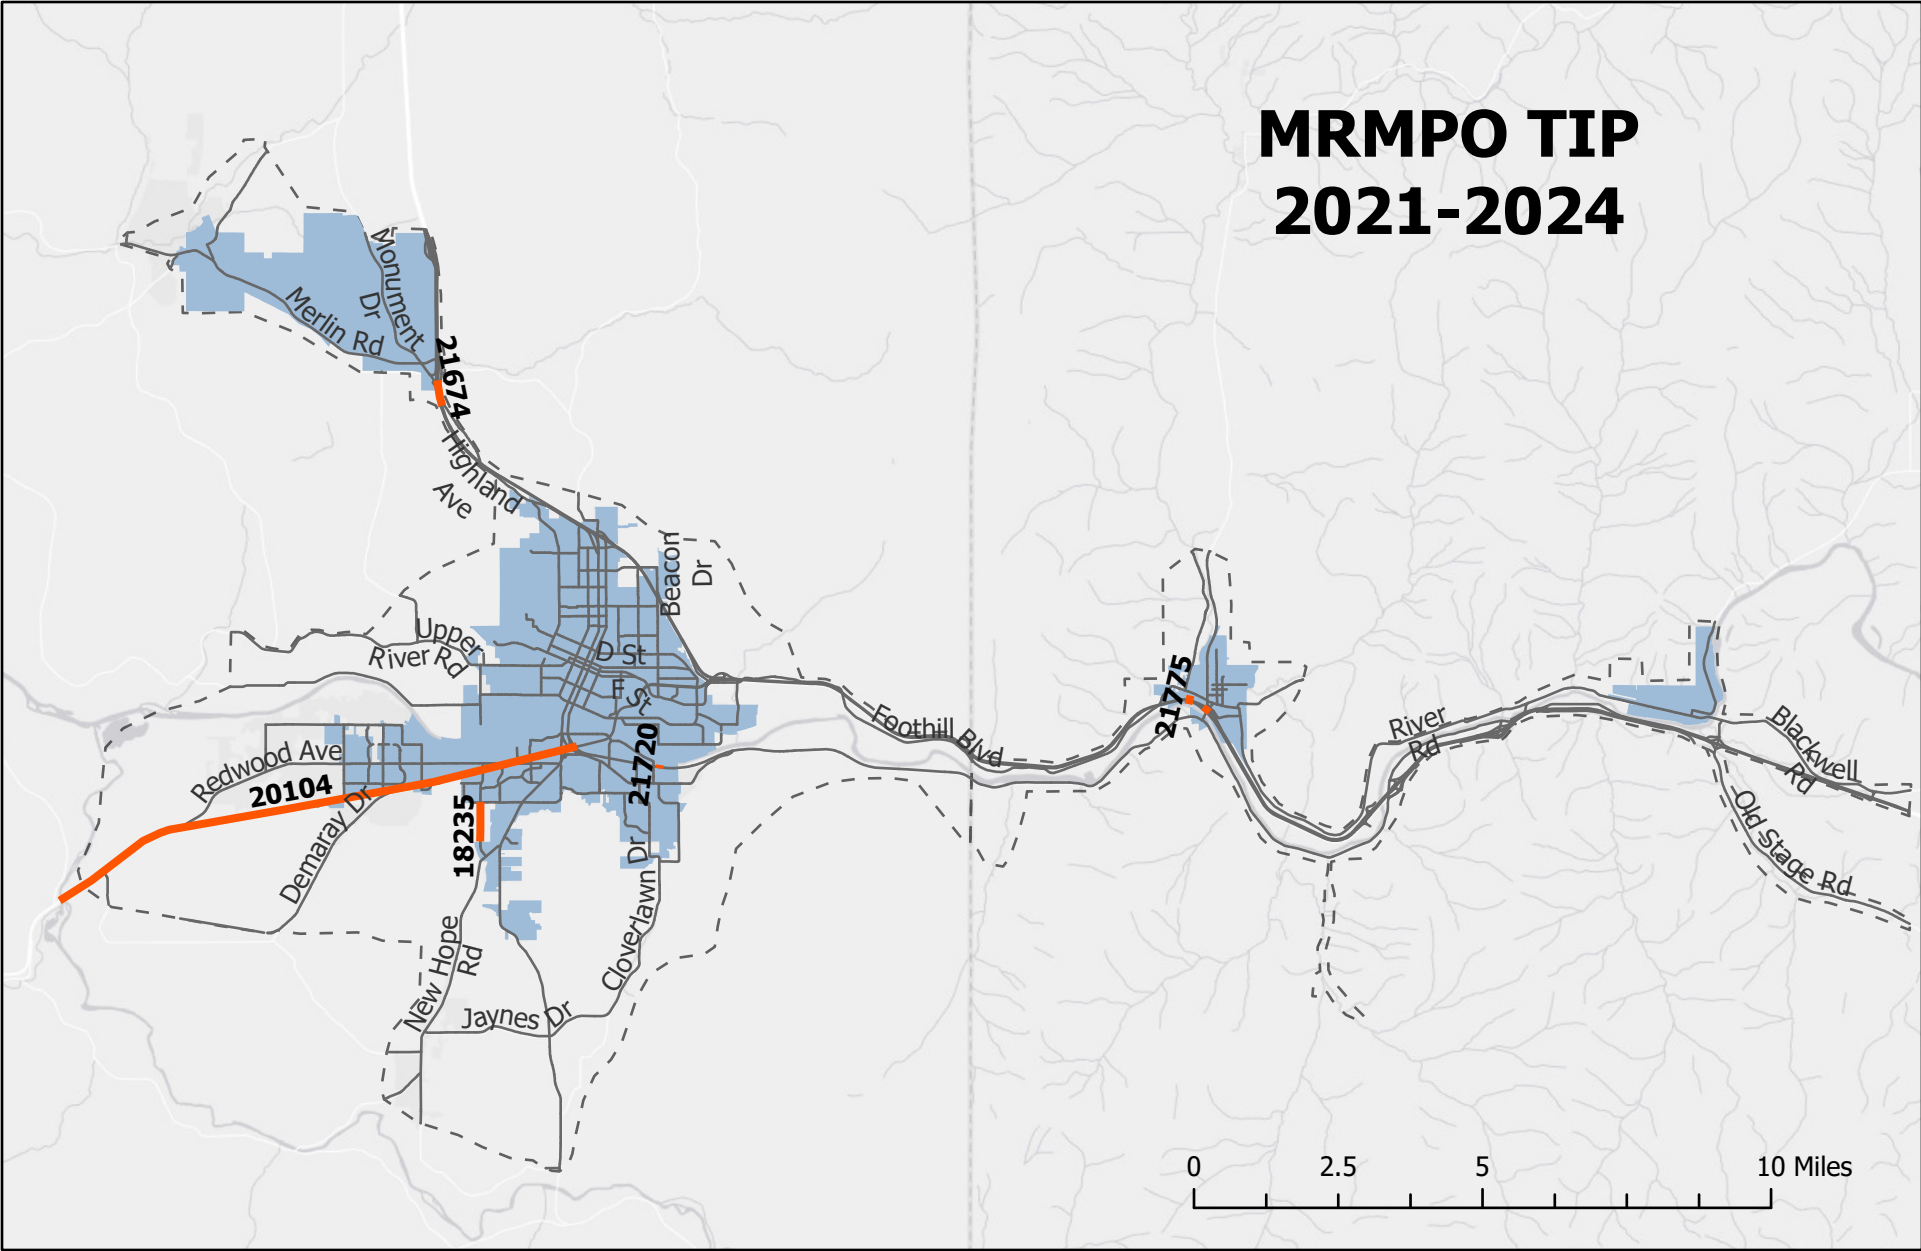

MRMPO TIP 2021-2024

Streets

City Limits

TIP Projects

MRMPO Boundary

This map product is for planning purposes only and has not been created for, nor is suitable for, legal, engineering, or survey purposes.
Created: 07/2020 N.Hart-Brinkley
Sources: RVCOG, ODOT, Oregon GEO, ESRI